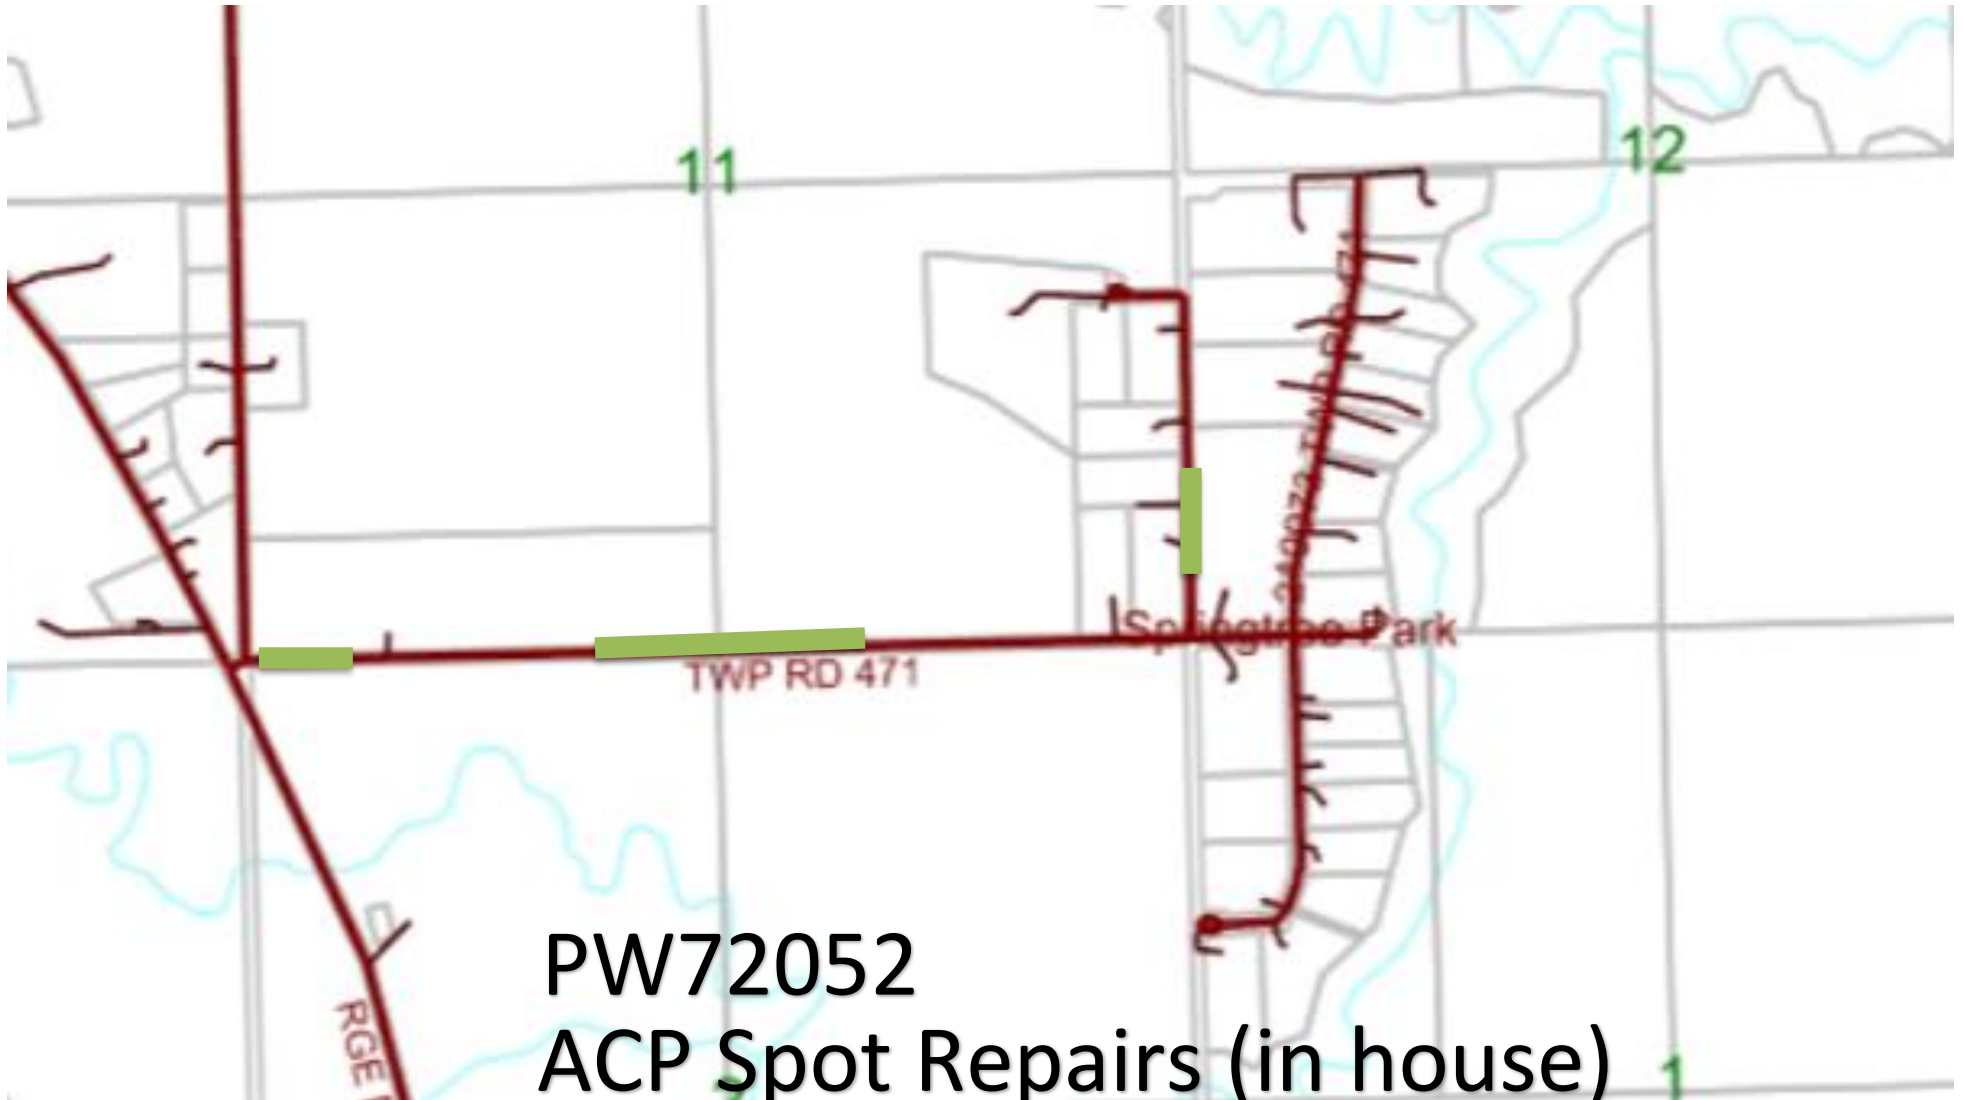

2021 Road Oiling ~ Hwy 13A

PW71025

Spray Patch, Fog Coat & Levelling

3,030 m \$47,800

2021 Road Oiling ~ Spring Tree Park

PW72052

ACP Spot Repairs (in house)

\$22,500

2021 Road Oiling ~ Twp Rd 474

3,200 m \$54,100

2021 Road Oiling ~ Lansdowne Park
PW72056 Spray Patch & Sand Slurry

4,850m \$72,300

2021 Road Oiling ~ Twp Rd 461A

PW73031

Spray Patch, Fog Coat & Levelling
4,552 m \$58,300

2021 Road Oiling ~ Bev-Etta Estates

PW74061

In House Spot Repairs

\$12,500

2021 Road Oiling ~ Twp Rd 463

PW75064 ~ Wicked Witch

Spray Patch & Sand Slurry

600 m \$9,000