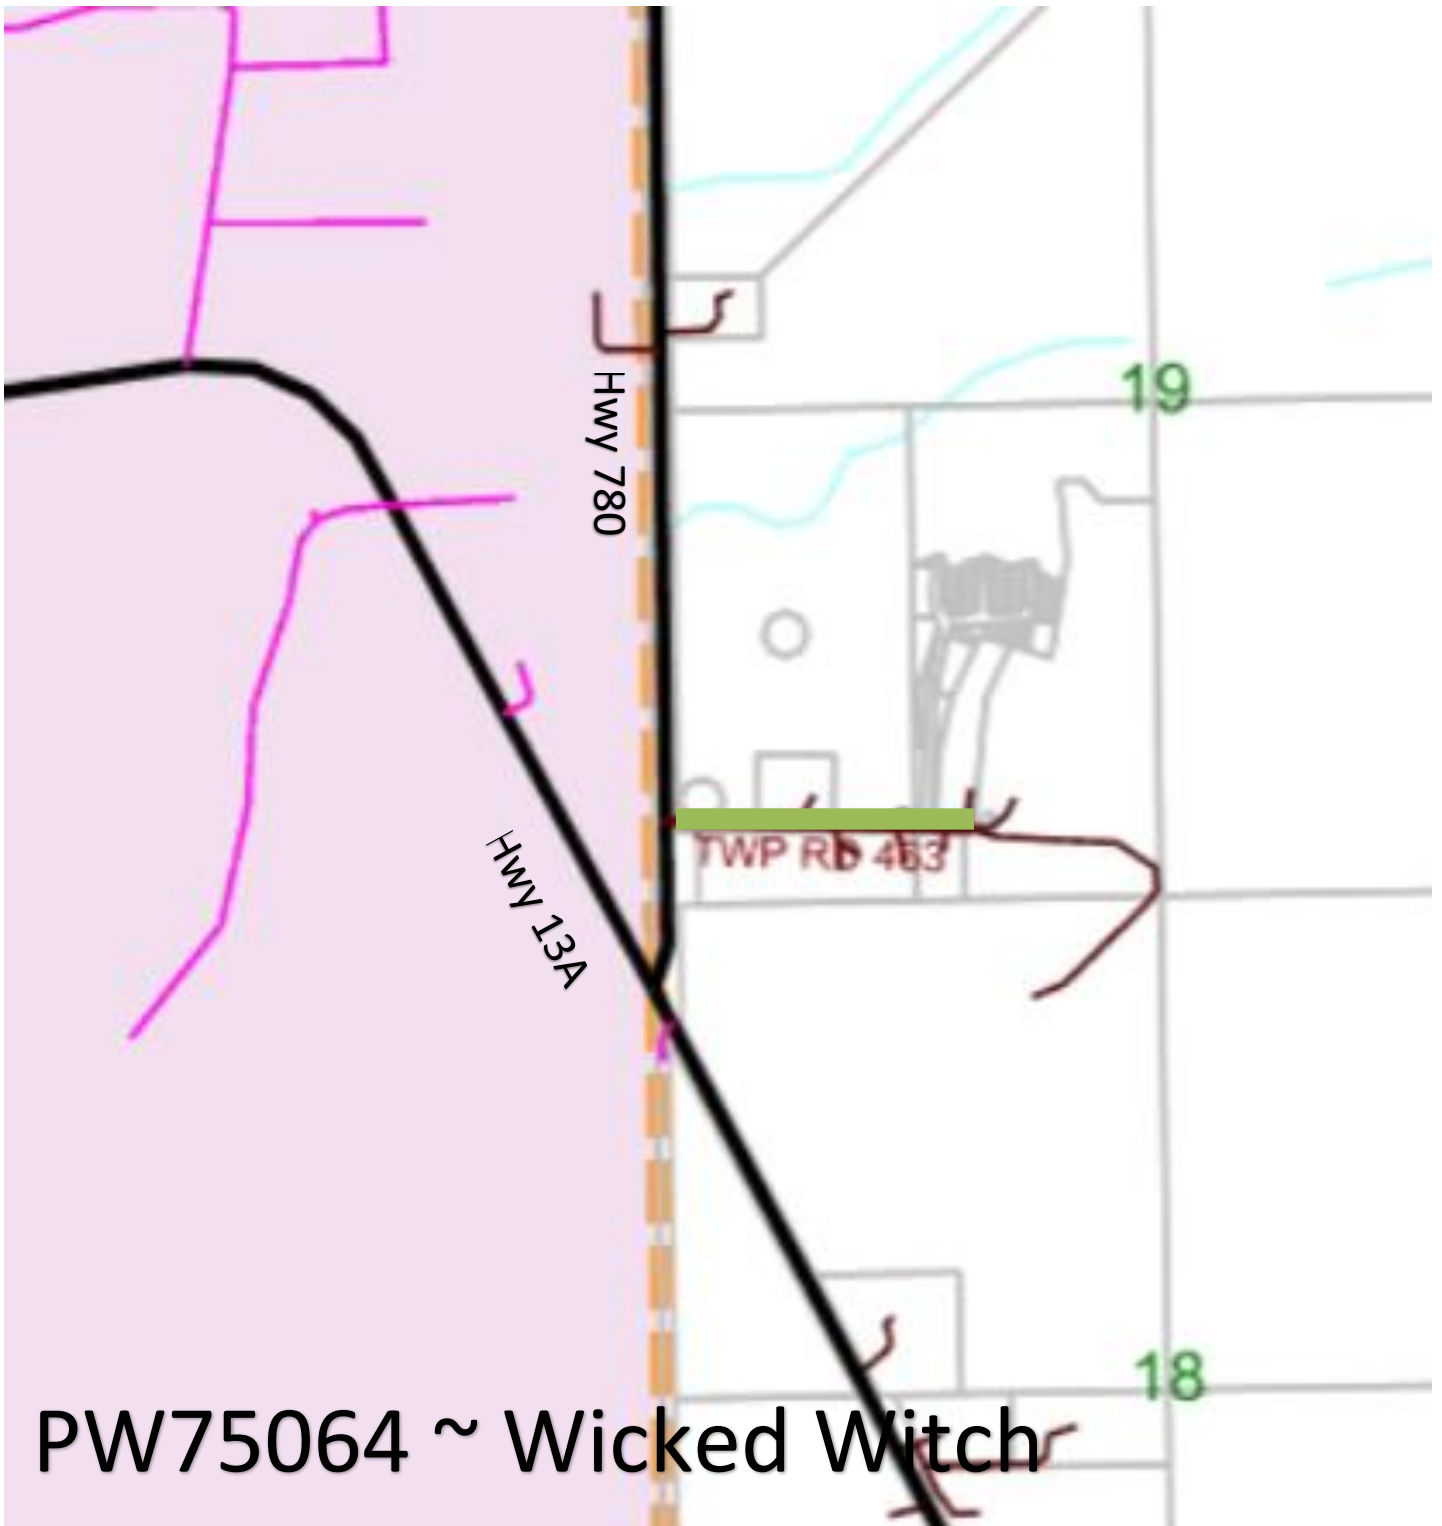

2021 Road Oiling ~ Hwy 13A

PW71025

Spray Patch, Fog Coat & Levelling

3,030 m \$47,800

2021 Road Oiling ~ Spring Tree Park

PW72052

ACP Spot Repairs (in house)

\$22,500

2021 Road Oiling ~ Twp Rd 474

3,200 m \$54,100

2021 Road Oiling ~ Lansdowne Park
PW72056 Spray Patch & Sand Slurry

4,850m \$72,300

2021 Road Oiling ~ Twp Rd 461A

PW73031

Spray Patch, Fog Coat & Levelling
4,552 m \$58,300

2021 Road Oiling ~ Bev-Etta Estates

PW74061

In House Spot Repairs

\$12,500

2021 Road Oiling ~ Twp Rd 463

PW75064 ~ Wicked Witch

Spray Patch & Sand Slurry

600 m \$9,000