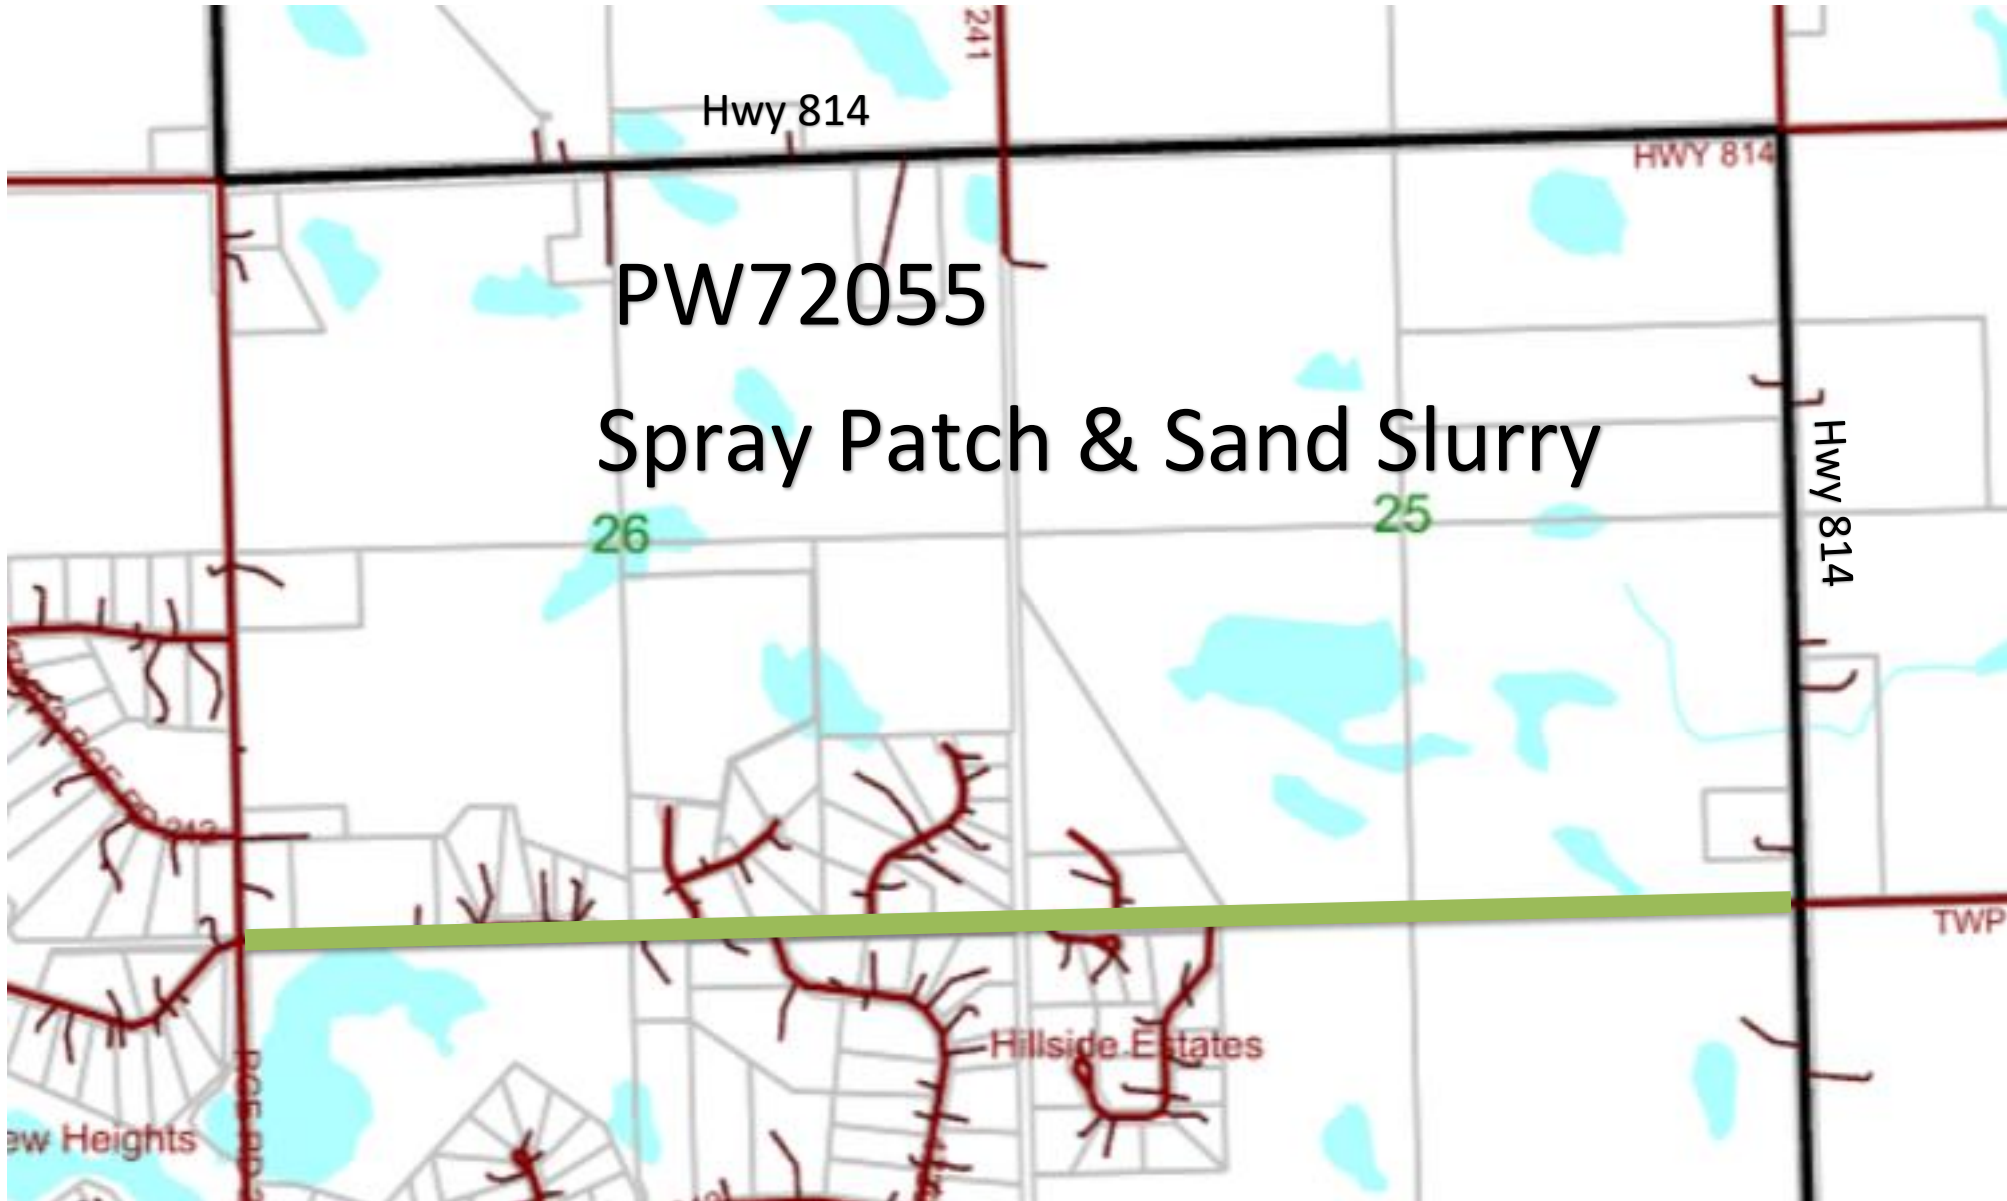

2021 Road Oiling ~ Hwy 13A

PW71025

Spray Patch, Fog Coat & Levelling

3,030 m \$47,800

2021 Road Oiling ~ Spring Tree Park

PW72052

ACP Spot Repairs (in house)

\$22,500

2021 Road Oiling ~ Twp Rd 474

3,200 m \$54,100

2021 Road Oiling ~ Lansdowne Park
PW72056 Spray Patch & Sand Slurry

4,850m \$72,300

2021 Road Oiling ~ Twp Rd 461A

PW73031

Spray Patch, Fog Coat & Levelling
4,552 m \$58,300

2021 Road Oiling ~ Bev-Etta Estates

PW74061

In House Spot Repairs

\$12,500

2021 Road Oiling ~ Twp Rd 463

PW75064 ~ Wicked Witch

Spray Patch & Sand Slurry

600 m \$9,000