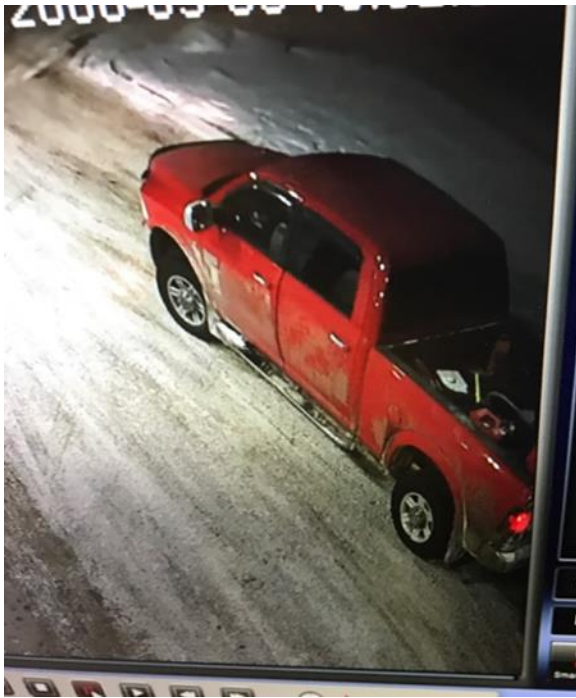

Wetaskiwin File #2017-1737148

Break & Enter – Suspicious Vehicle – Fraud Suspect

Between December 23 and 26, 2017, a residence was broken into in the Westeros area of Wetaskiwin County.

A black Lincoln MKS was stolen from the property and the home rummaged through. Several electronic devices were taken as well as credit cards and personal papers.

The stolen credit card was used at several businesses including Millet Fas Gas, Leduc Esso, Wetaskiwin Mac's and other Edmonton area businesses.

A suspect photo and suspect vehicle are attached to this media release.

Wetaskiwin RCMP also believe that this is the same red dodge truck that was seen on a property near Gwynne on December 26th trying to steal gas from a farm tank

If you have any information that could assist in this investigation, please contact the Wetaskiwin RCMP at 780-312-7200; or crime stoppers at 1-800-222-8477 or www.crimestoppers.ab.ca.